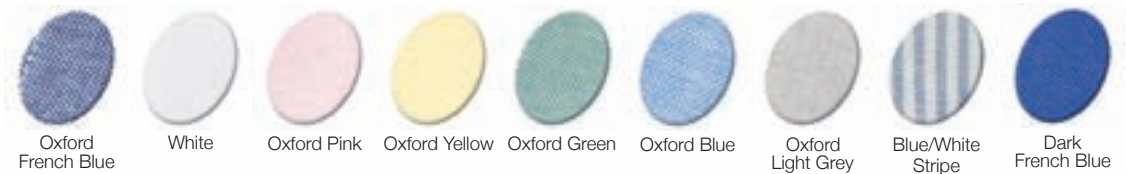

9579DK

Colors: Dark True French Blue
Sizes: S (6-8), M (10-12), L (14-16), XL (18-20), 2XL (22-24)

Oxford French Blue

White

Oxford Pink

Oxford Yellow

Oxford Green

Oxford Blue

Oxford Light Grey

Blue/White Stripe

Dark French Blue